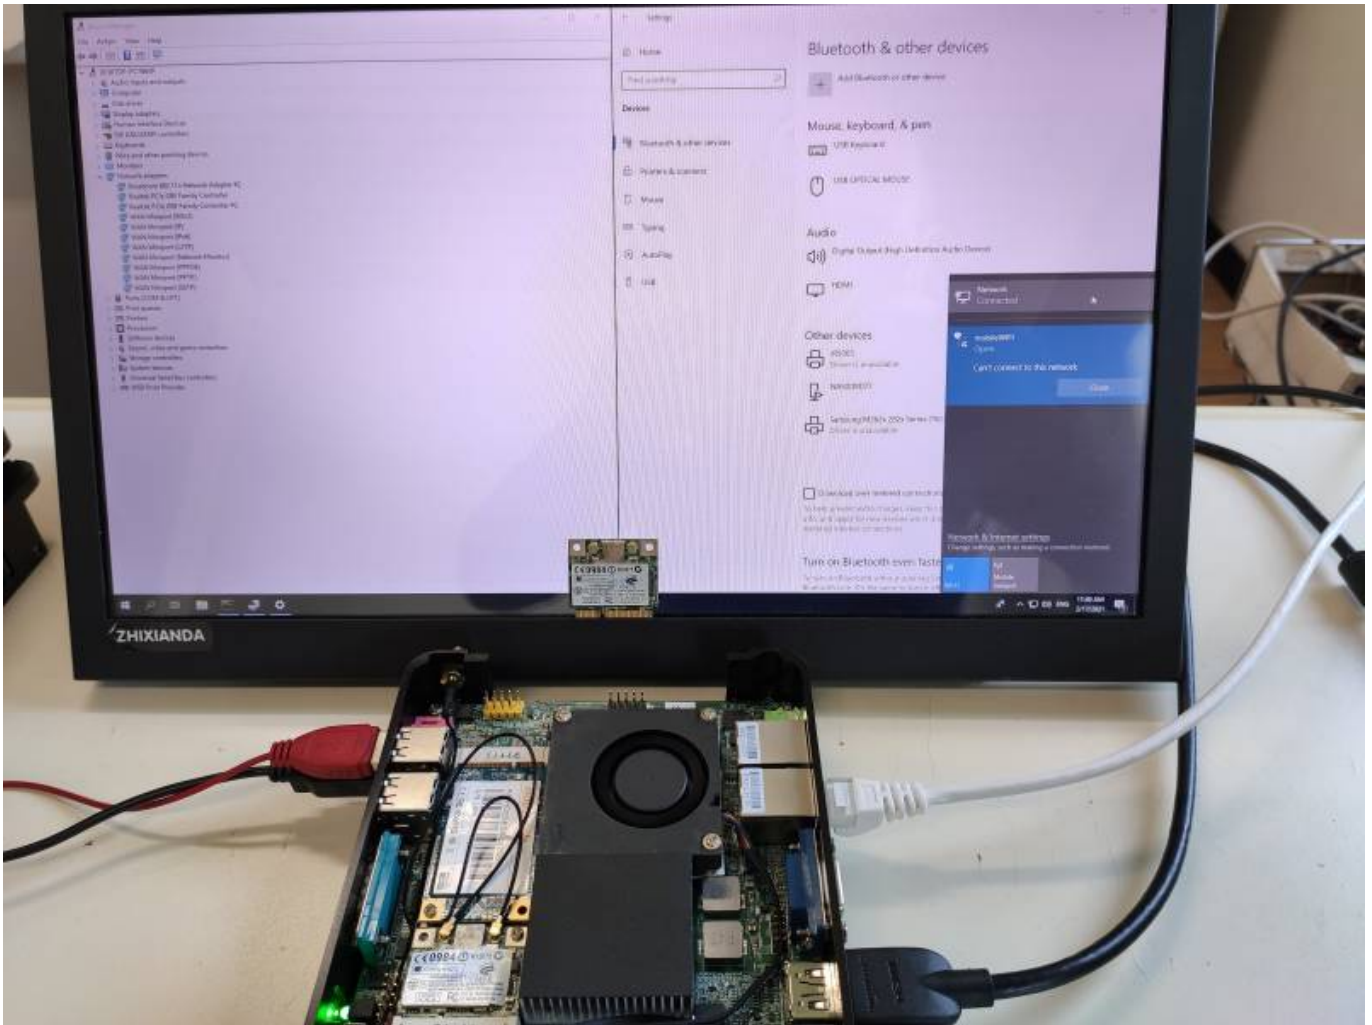

Working modules

Wifi and Bluetooth are ok