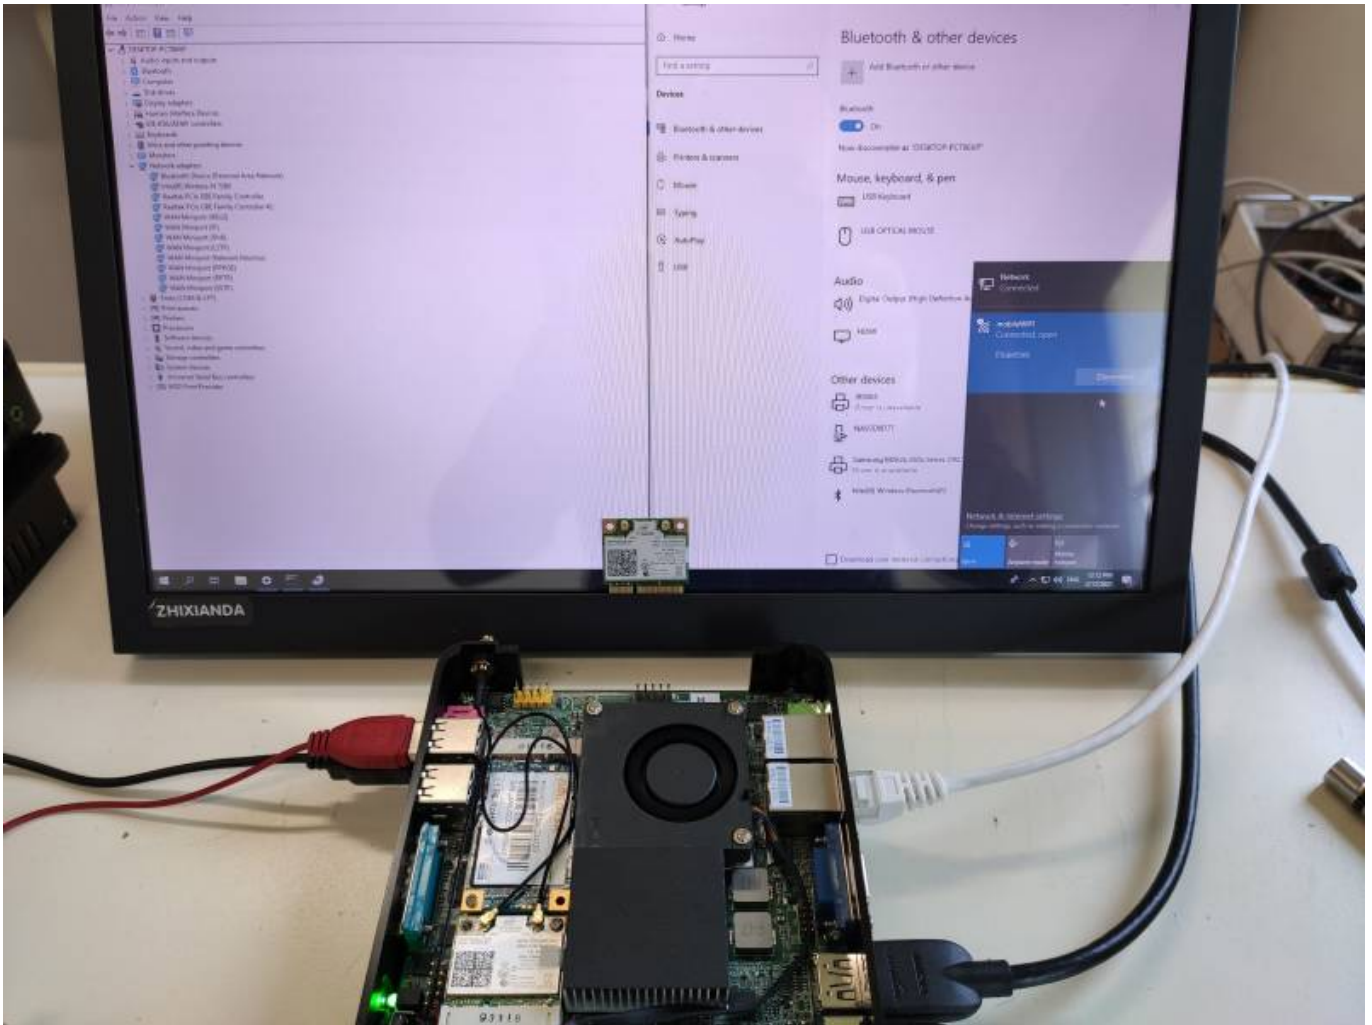

Can't connect to a WiFi network and Bluetooth is not present

Working modules

Wifi and Bluetooth are ok

informazioni più recenti di questo documento.