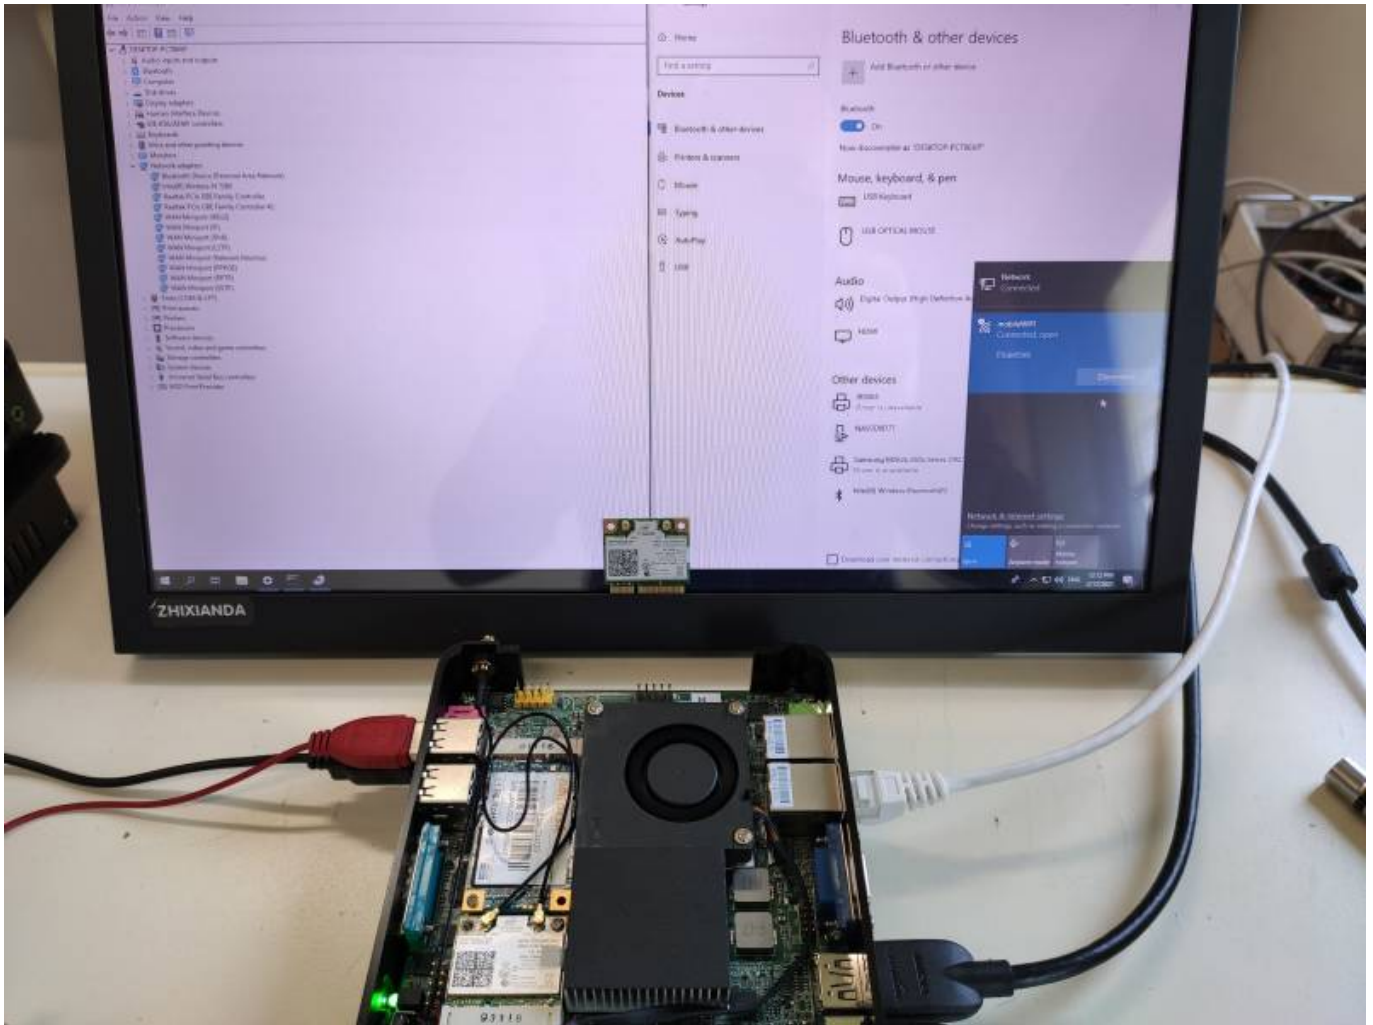

Wifi and Bluetooth are ok

Documento generato automaticamente da **Qem Wiki** - <https://wiki.qem.it/>

Il contenuto wiki è costantemente aggiornato dal team di sviluppo, è quindi possibile che la versione online contenga informazioni più recenti di questo documento.