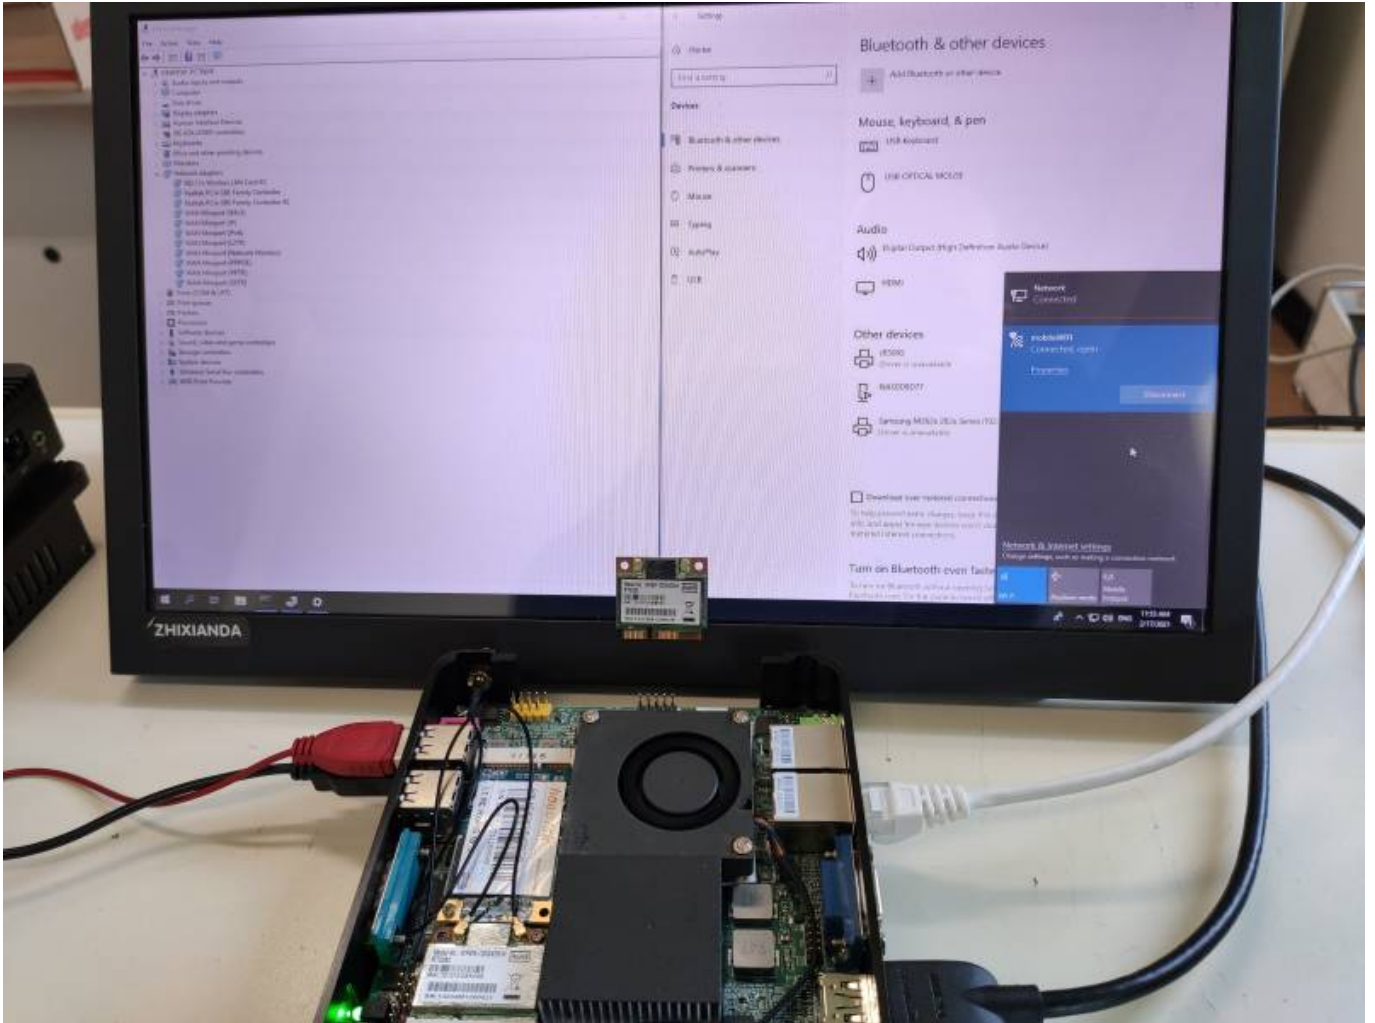

## Modules not working

WiFi it's ok but Bluetooth is not present

WiFi is ok but Bluetooth is not present

WiFi/Bluetooth modules

WiFi is ok but Bluetooth is not present

Can't connect to a WiFi network and Bluetooth is not present