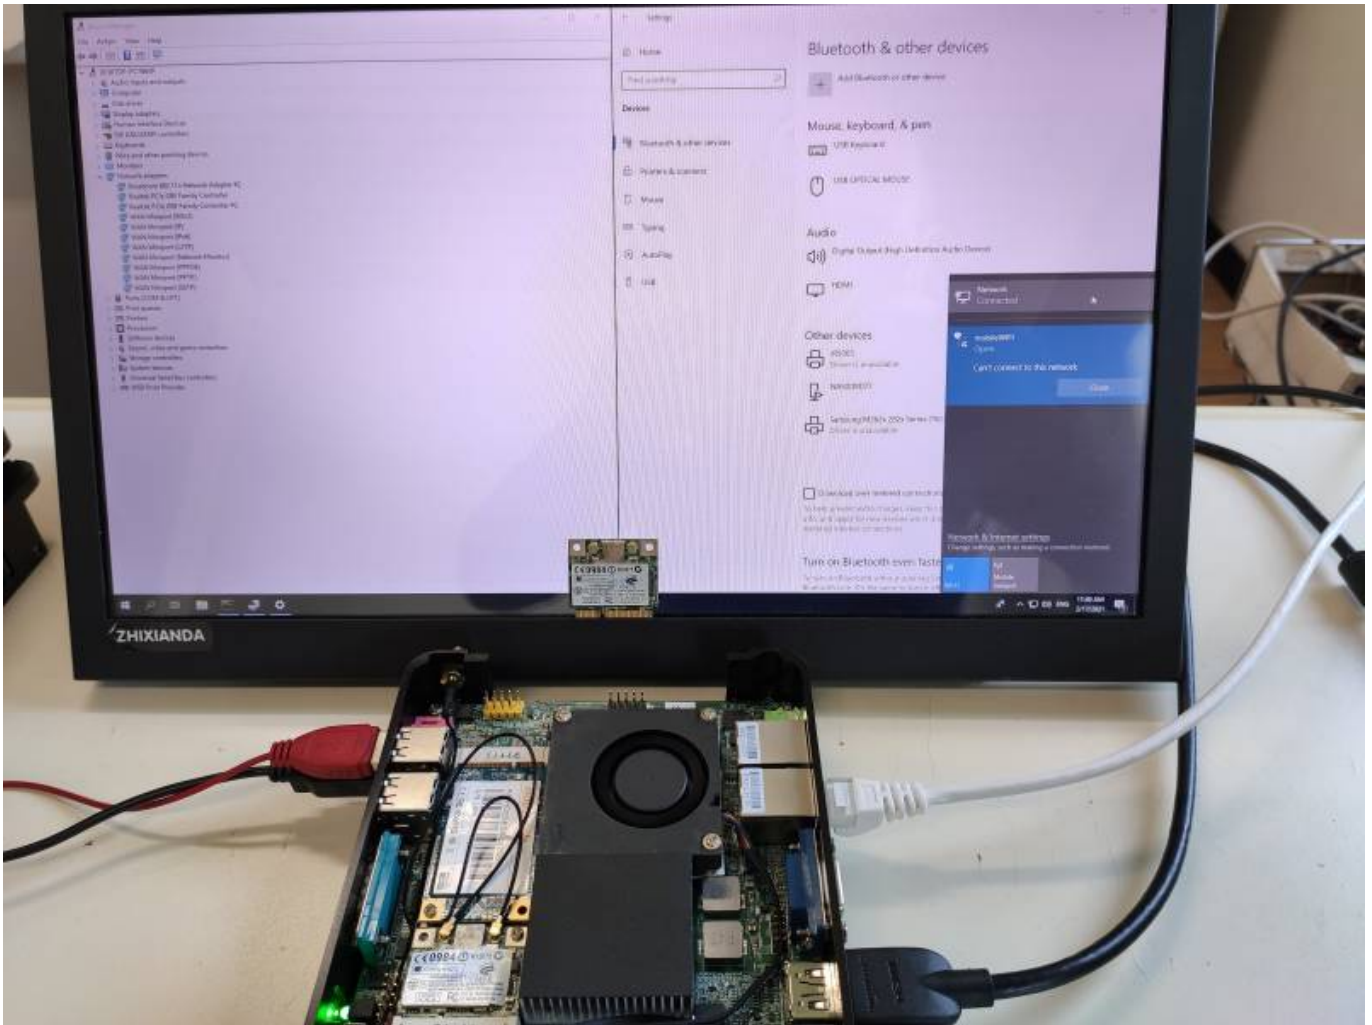

## Modules not working

WiFi it's ok but Bluetooth is not present

WiFi is ok but Bluetooth is not present

WiFi/Bluetooth modules

WiFi is ok but Bluetooth is not present

Can't connect to a WiFi network and Bluetooth is not present