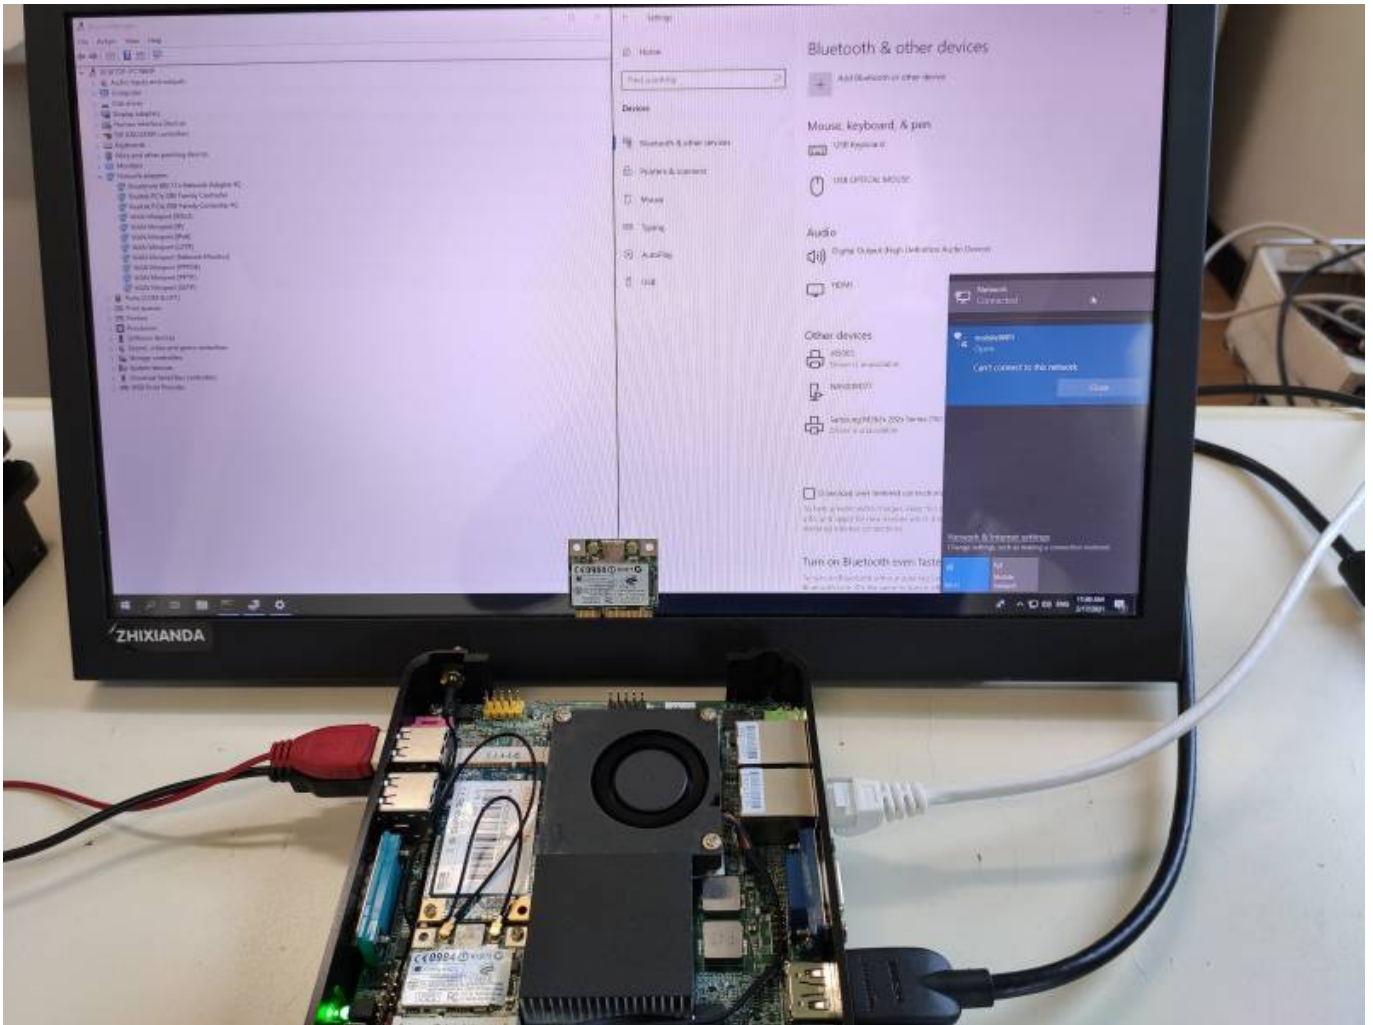

Working modules

Wifi and Bluetooth are ok